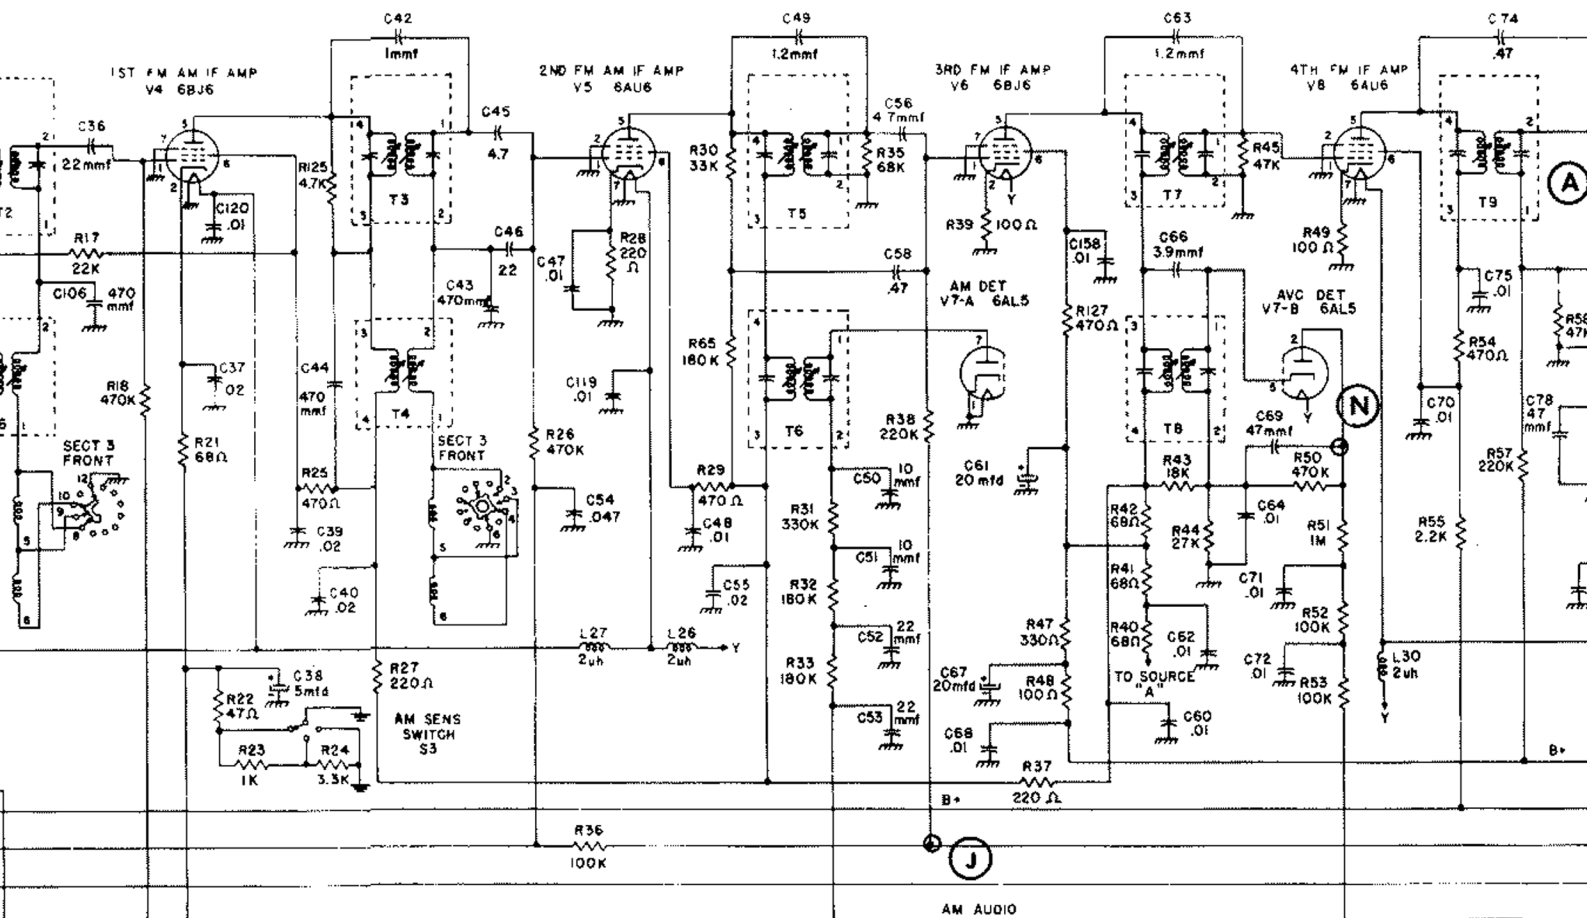

S5 SELECTOR SWITCH

POSITION	FUNCTION
1	PHONO
2	AM, SHARP
3	AM, MEDIUM
4	AM, BROAD
5	FM, TUNE (SQUELCH ON)
6	FM, LISTEN (AFC ON)

McINTOSH MR-55 FM-AM TUNER
6-30-58 J.W.C.