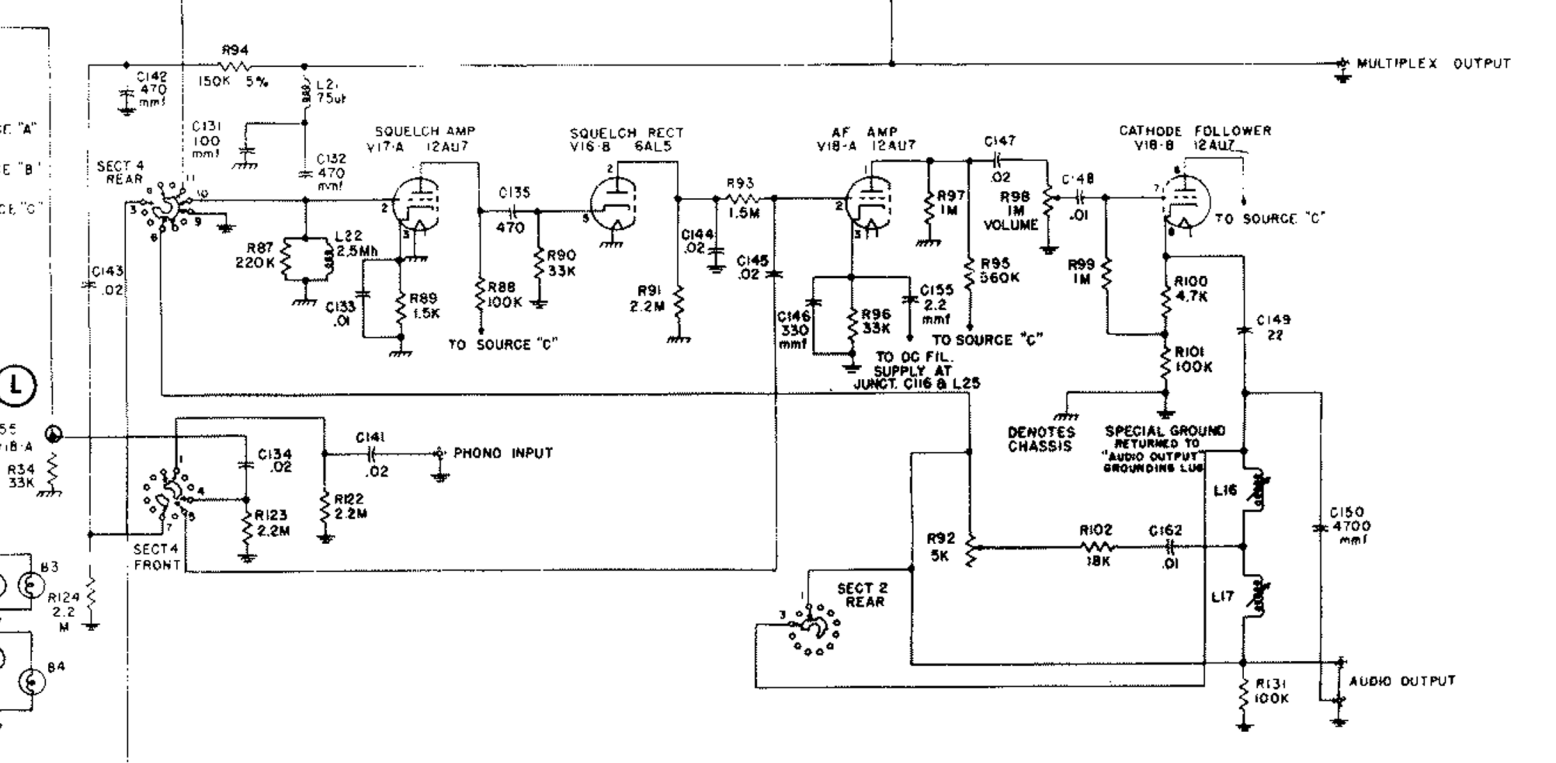

S5 SELECTOR SWITCH

POSITION	FUNCTION
1	PHONO
2	AM, SHARP
3	AM, MEDIUM
4	AM, BROAD
5	FM, TUNE (SQUELCH ON)
6	FM, LISTEN (AFC ON)

McINTOSH MR-55 FM-AM TUNER
6-30-58 J.W.C.