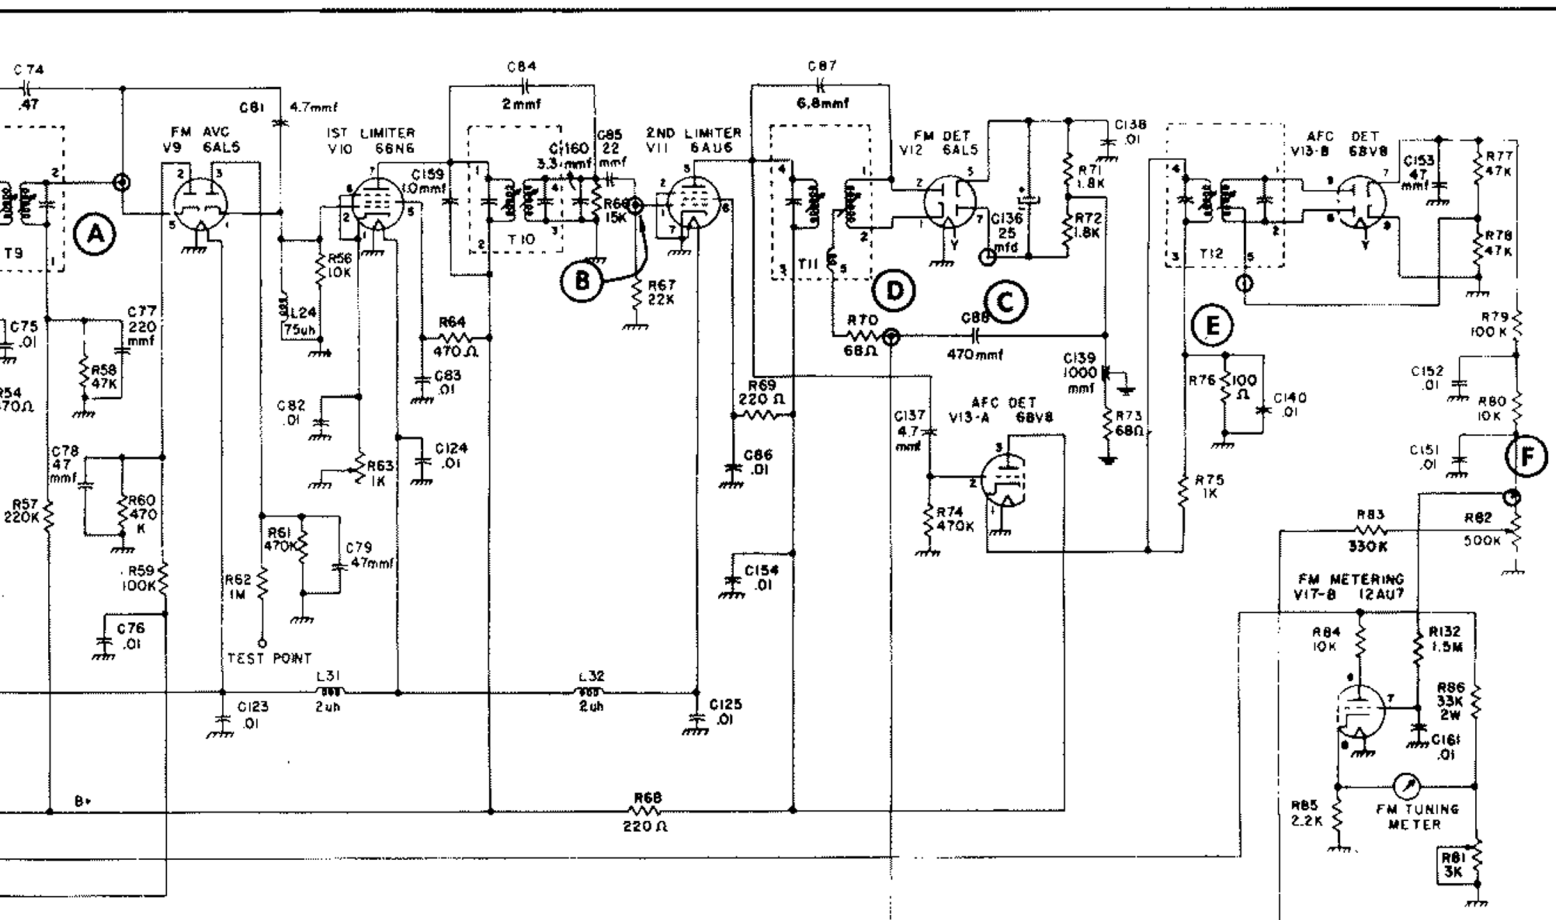

S5 SELECTOR SWITCH

POSITION	FUNCTION
1	PHONO
2	AM, SHARP
3	AM, MEDIUM
4	AM, BROAD
5	FM, TUNE (SQUELCH ON)
6	FM, LISTEN (AFC ON)

McINTOSH MR-55 FM-AM TUNER
6-30-58 J.W.C.