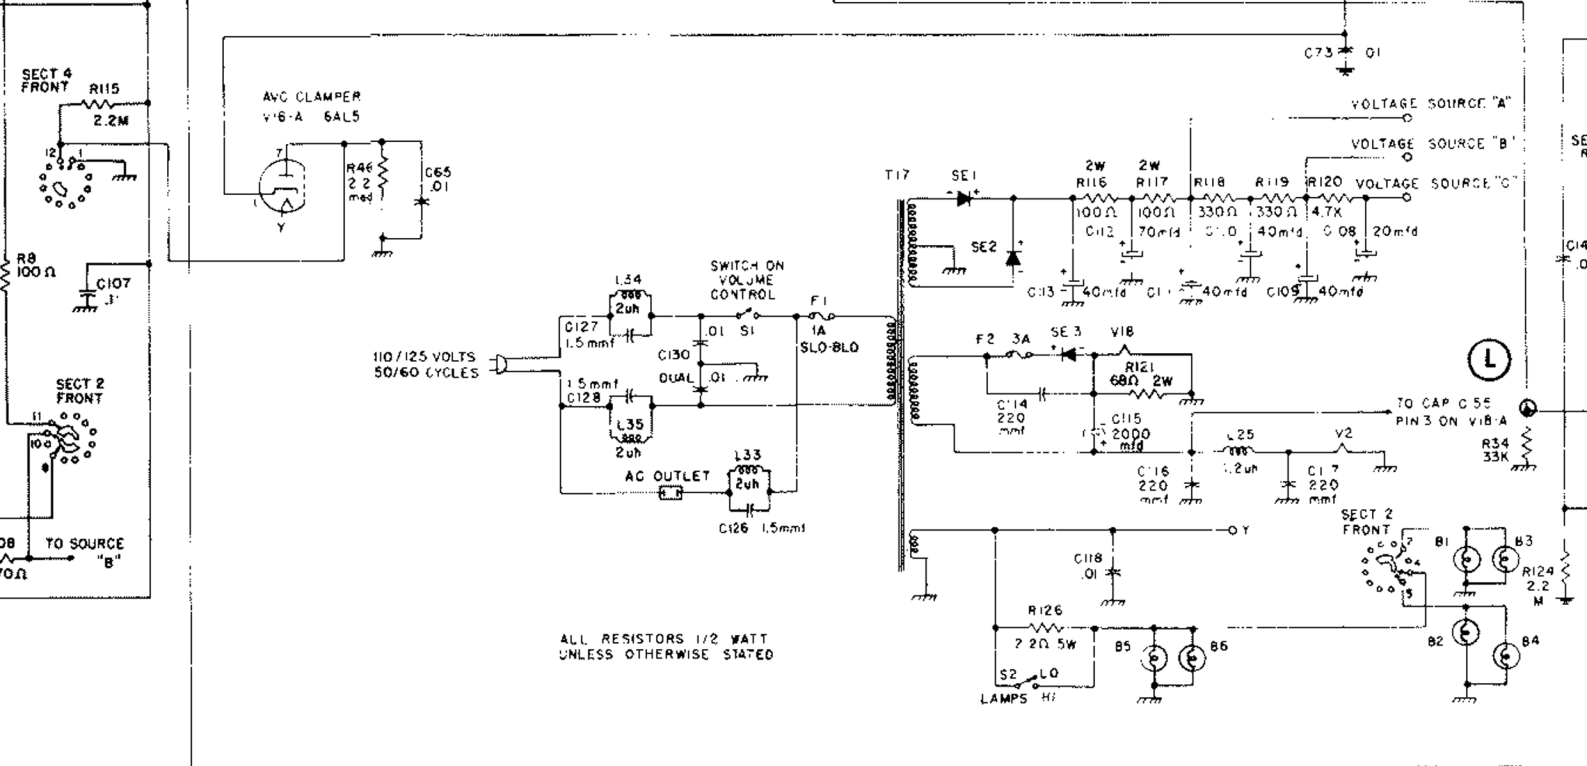

S5 SELECTOR SWITCH

POSITION	FUNCTION
1	PHONO
2	AM, SHARP
3	AM, MEDIUM
4	AM, BROAD
5	FM, TUNE (SQUELCH ON)
6	FM, LISTEN (AFC ON)

McINTOSH MR-55 FM-AM TUNER
6-30-58 J.W.C.