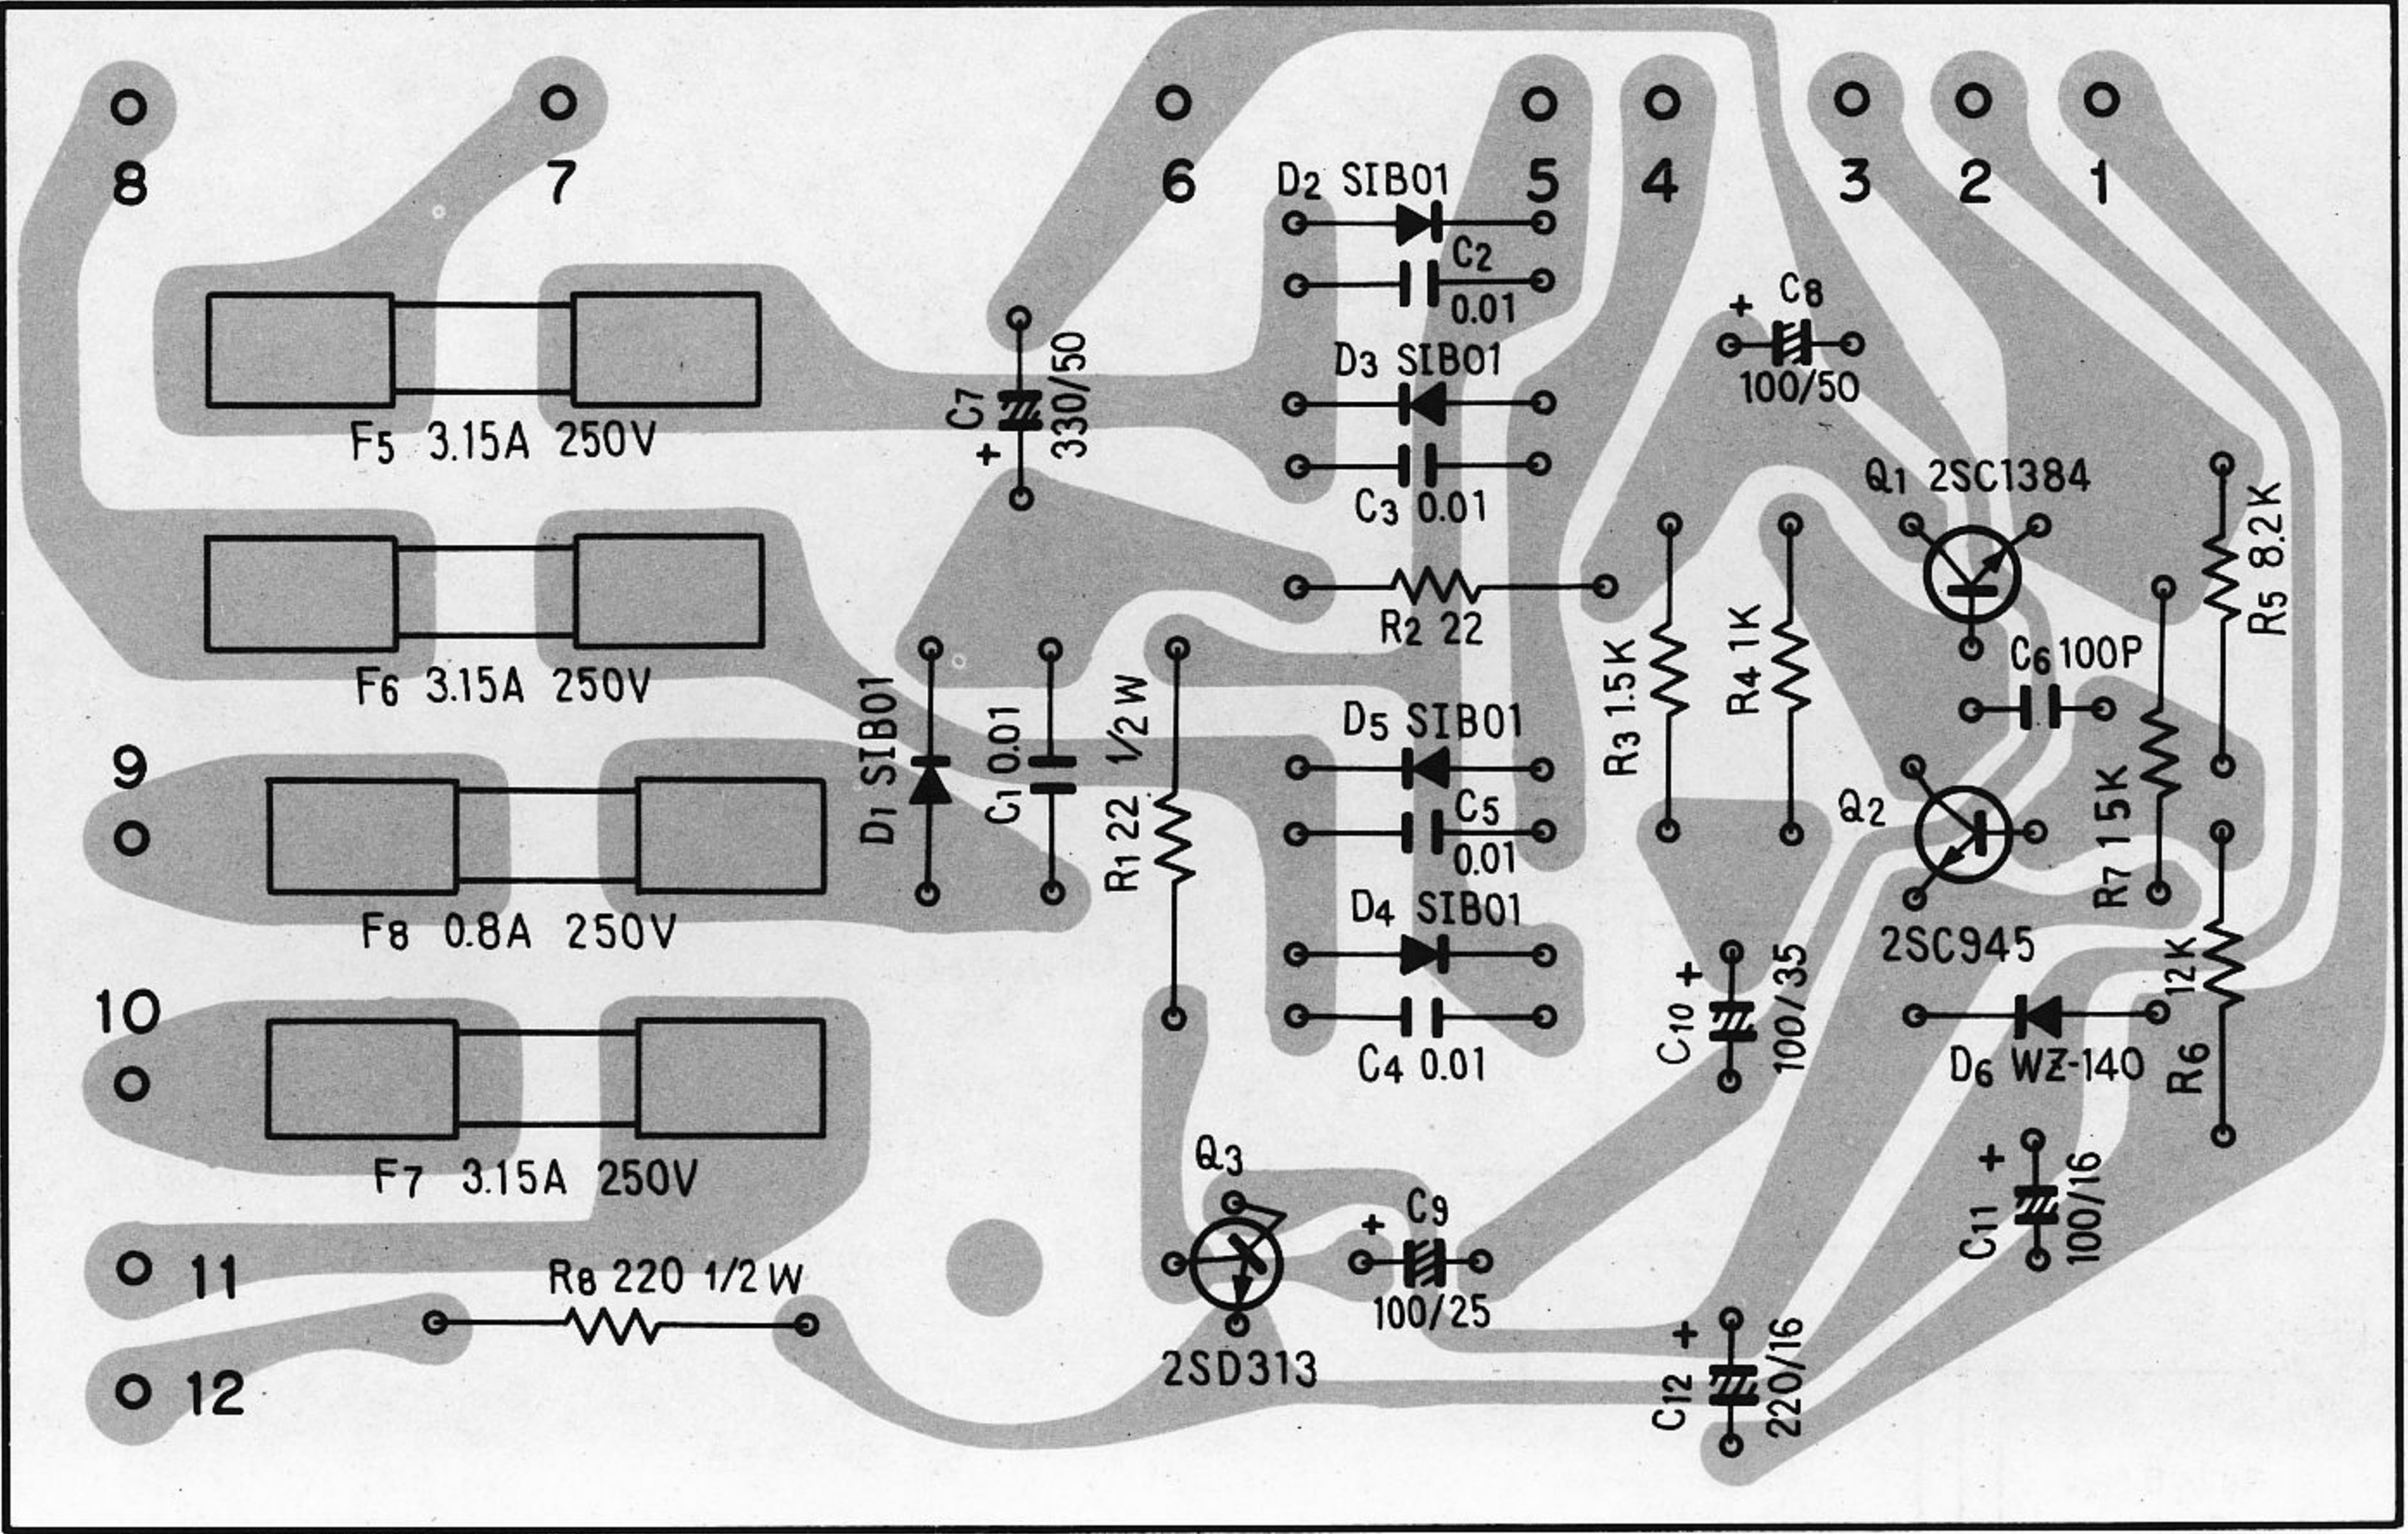

AM/FM STEREO RECEIVER

**SX-434**

**FV GN KCU**

Tuner ass'y AWE-052

# Power supply ass'y AWR-059 (GN model)

# Power supply ass'y AWR-062 ( FV, KCU model )