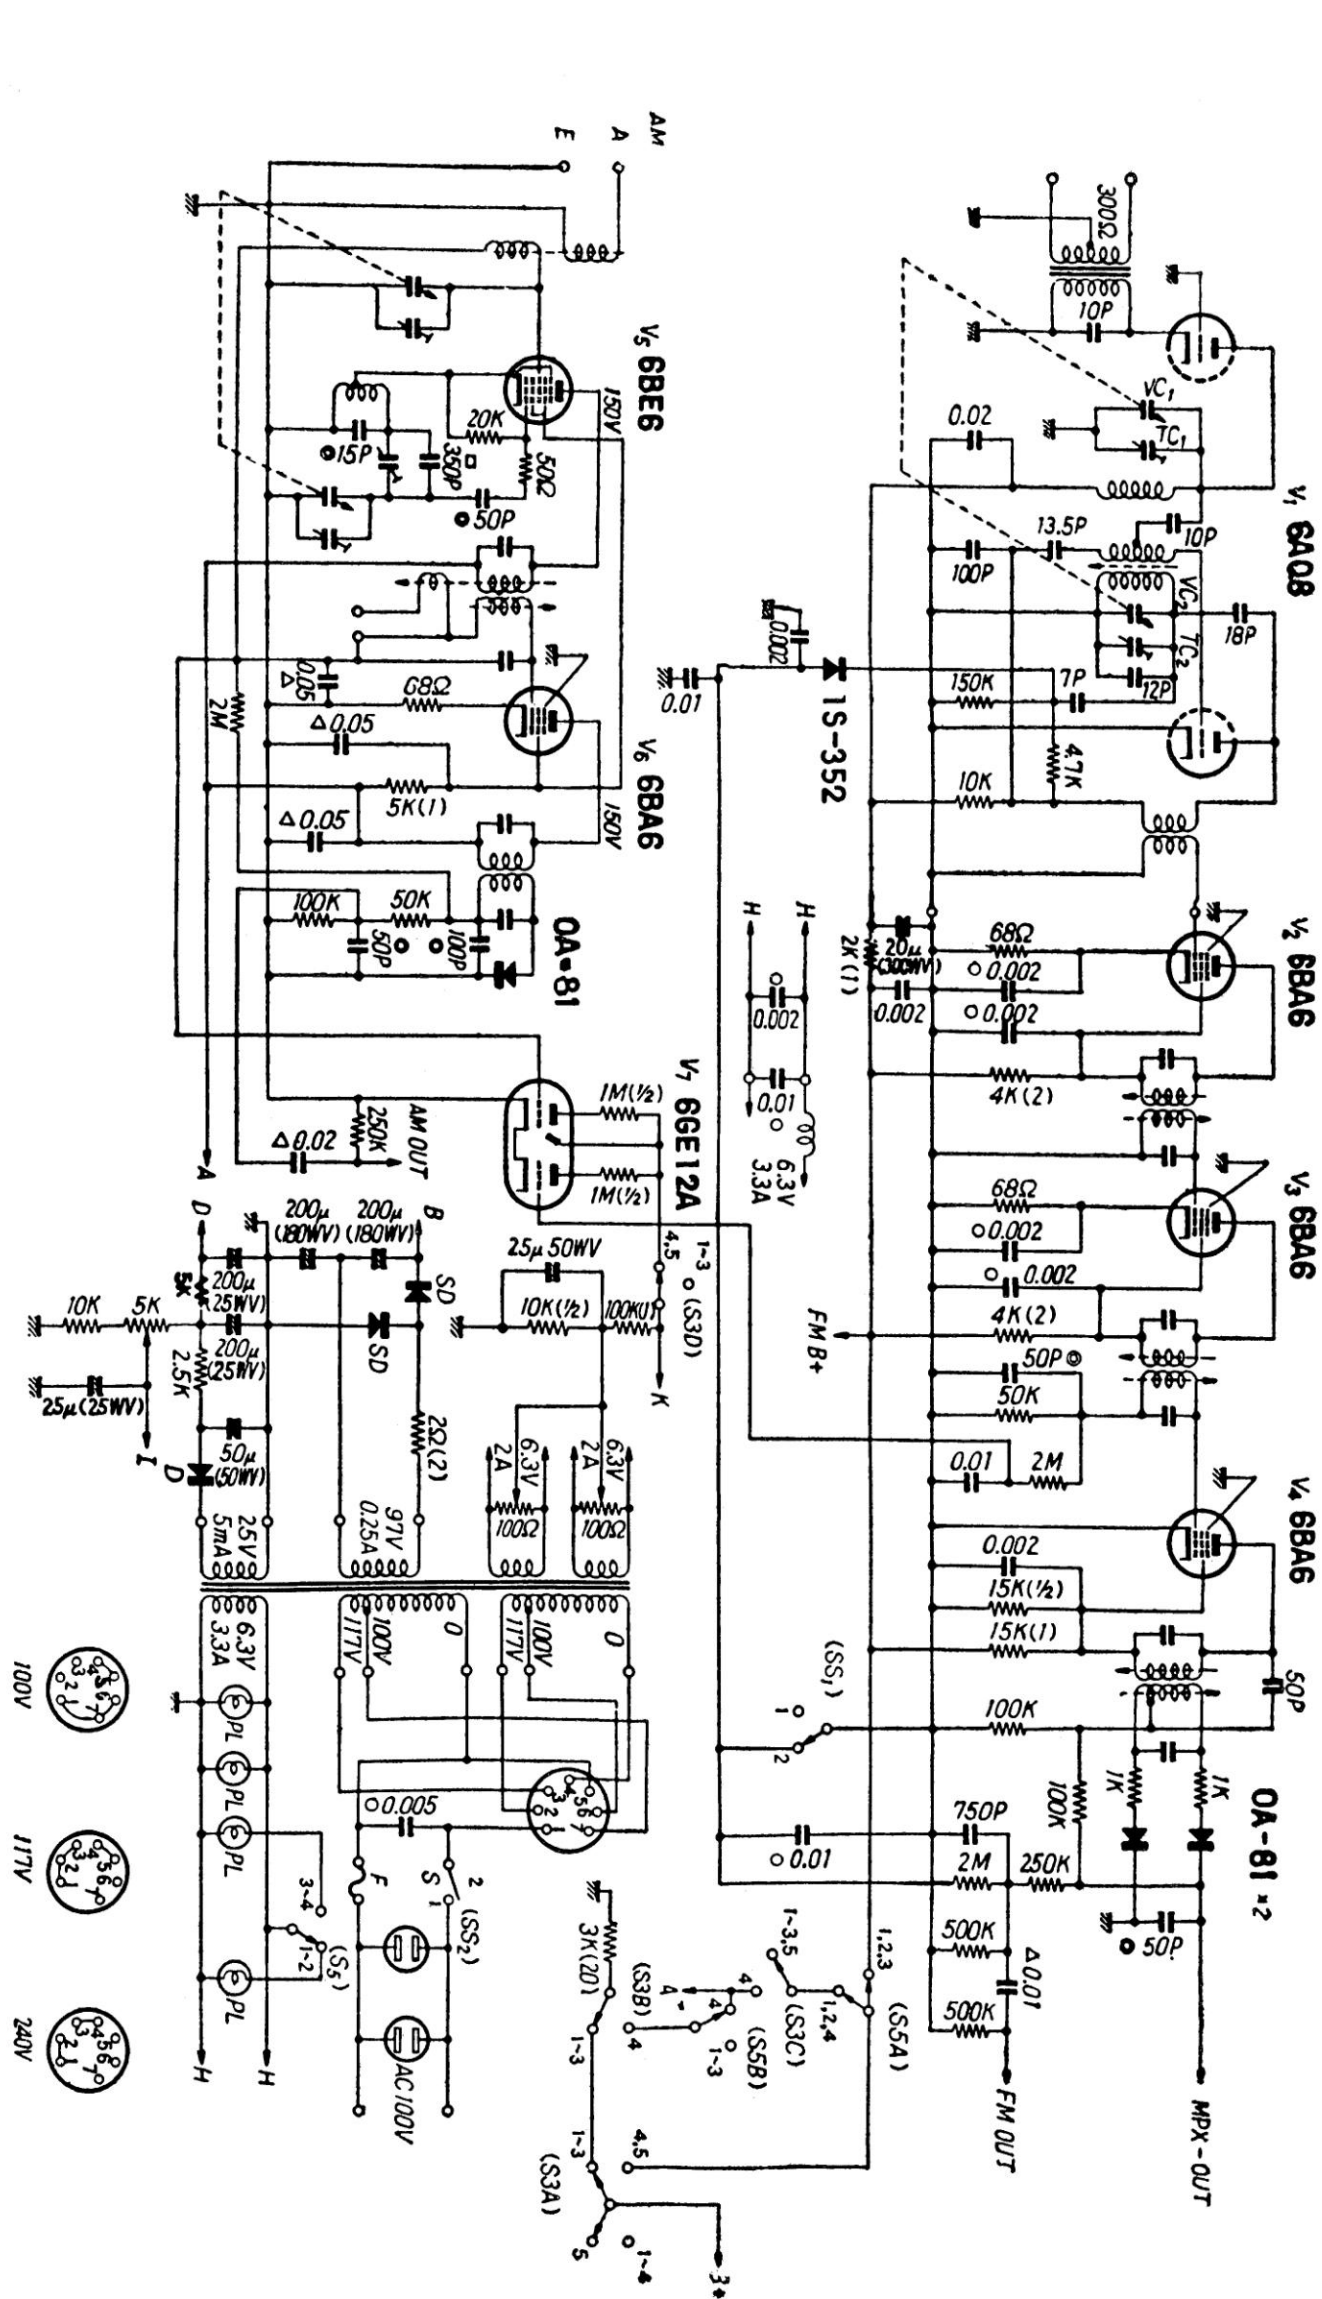

- SS₁ AFC
 2 POWER
 3 MAG-X TAL
 4 TAPE MONI-TOR
 5 LOUDNESS
 6 SCRATCH
 7 RUMBLE

- CAPACITOR-SYMBOL
 ○ CERAMIC
 ⊙ TITACON
 △ OIL
 □ MICA
 * MILER

- S₁ - S₃
 1 PHONO
 2 TAPE (MIC)
 3 AUX
 4 TAPE OUT
 5 MPX

- 1 PHONO
 2 TAPE (MIC)
 3 AUX
 4 TAPE OUT
 5 MPX

- 100V
 117V
 240V