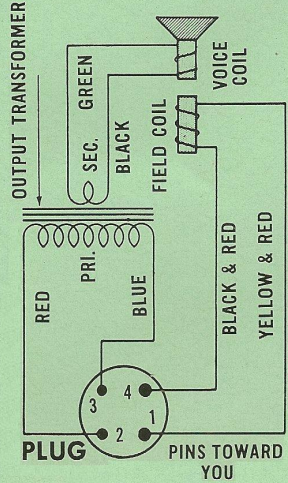

EIA Color Codes

POWER TRANSFORMER

I-F TRANSFORMERS

AUDIO & OUTPUT TRANSFORMERS

SPEAKER LEADS AND PLUG CONNECTIONS

CHICAGO STANDARD TRANSFORMER CORPORATION

3501 ADDISON STREET
 CHICAGO 18, ILLINOIS

Printed in U.S.A.