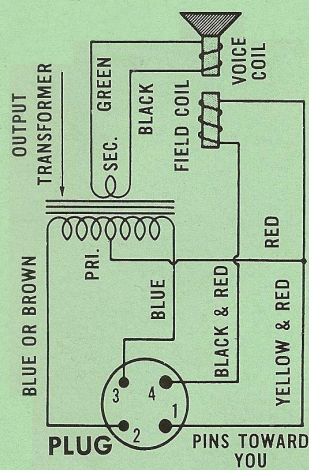

EIA Color Codes

POWER TRANSFORMER

I-F TRANSFORMERS

AUDIO & OUTPUT TRANSFORMERS

SPEAKER LEADS AND PLUG CONNECTIONS

CHICAGO STANDARD TRANSFORMER CORPORATION

3501 ADDISON STREET
 CHICAGO 18, ILLINOIS

Printed in U.S.A.