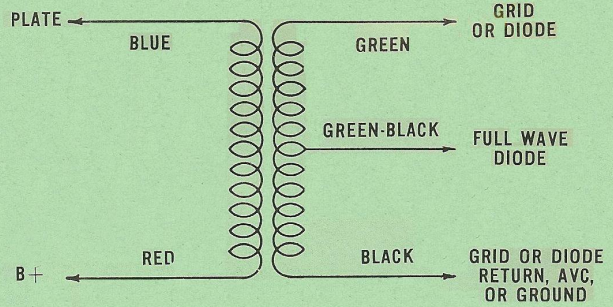

EIA Color Codes

POWER TRANSFORMER

I-F TRANSFORMERS

AUDIO & OUTPUT TRANSFORMERS

SPEAKER LEADS AND PLUG CONNECTIONS

CHICAGO STANDARD TRANSFORMER CORPORATION

3501 ADDISON STREET
 CHICAGO 18, ILLINOIS

Printed in U.S.A.