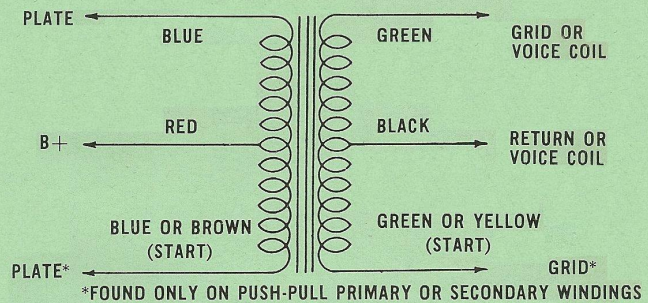

EIA Color Codes

POWER TRANSFORMER

I-F TRANSFORMERS

AUDIO & OUTPUT TRANSFORMERS

SPEAKER LEADS AND PLUG CONNECTIONS

CHICAGO STANDARD TRANSFORMER CORPORATION

3501 ADDISON STREET
 CHICAGO 18, ILLINOIS

Printed in U.S.A.