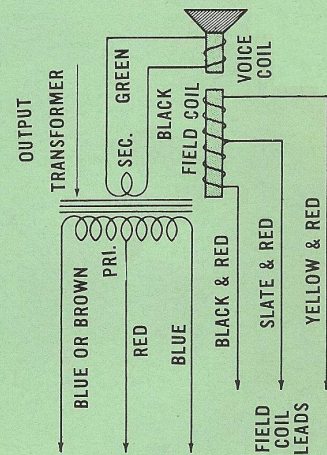

EIA Color Codes

POWER TRANSFORMER

I-F TRANSFORMERS

AUDIO & OUTPUT TRANSFORMERS

SPEAKER LEADS AND PLUG CONNECTIONS

CHICAGO STANDARD TRANSFORMER CORPORATION

3501 ADDISON STREET
 CHICAGO 18, ILLINOIS

Printed in U.S.A.