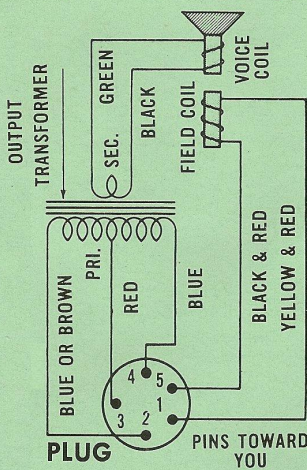

EIA Color Codes

POWER TRANSFORMER

I-F TRANSFORMERS

AUDIO & OUTPUT TRANSFORMERS

SPEAKER LEADS AND PLUG CONNECTIONS

CHICAGO STANDARD TRANSFORMER CORPORATION

3501 ADDISON STREET
 CHICAGO 18, ILLINOIS

Printed in U.S.A.