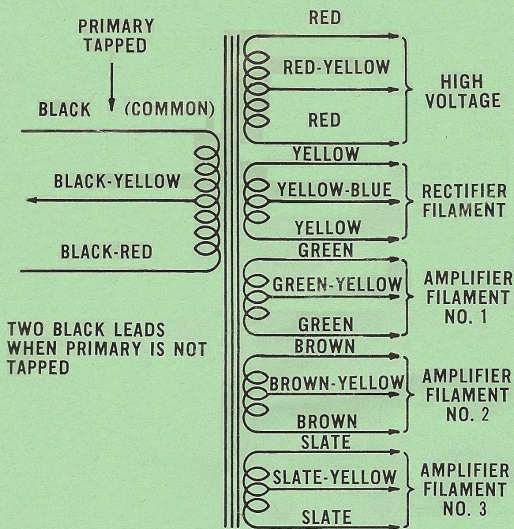

EIA Color Codes

POWER TRANSFORMER

I-F TRANSFORMERS

AUDIO & OUTPUT TRANSFORMERS

SPEAKER LEADS AND PLUG CONNECTIONS

CHICAGO STANDARD TRANSFORMER CORPORATION

3501 ADDISON STREET
 CHICAGO 18, ILLINOIS

Printed in U.S.A.