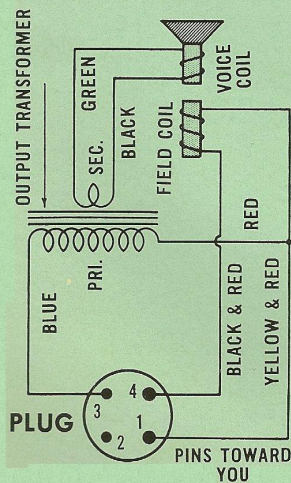

EIA Color Codes

POWER TRANSFORMER

I-F TRANSFORMERS

AUDIO & OUTPUT TRANSFORMERS

SPEAKER LEADS AND PLUG CONNECTIONS

CHICAGO STANDARD TRANSFORMER CORPORATION

3501 ADDISON STREET
 CHICAGO 18, ILLINOIS

Printed in U.S.A.