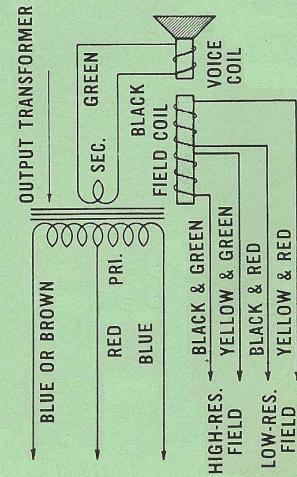

EIA Color Codes

POWER TRANSFORMER

I-F TRANSFORMERS

AUDIO & OUTPUT TRANSFORMERS

SPEAKER LEADS AND PLUG CONNECTIONS

CHICAGO STANDARD TRANSFORMER CORPORATION

3501 ADDISON STREET
 CHICAGO 18, ILLINOIS

Printed in U.S.A.