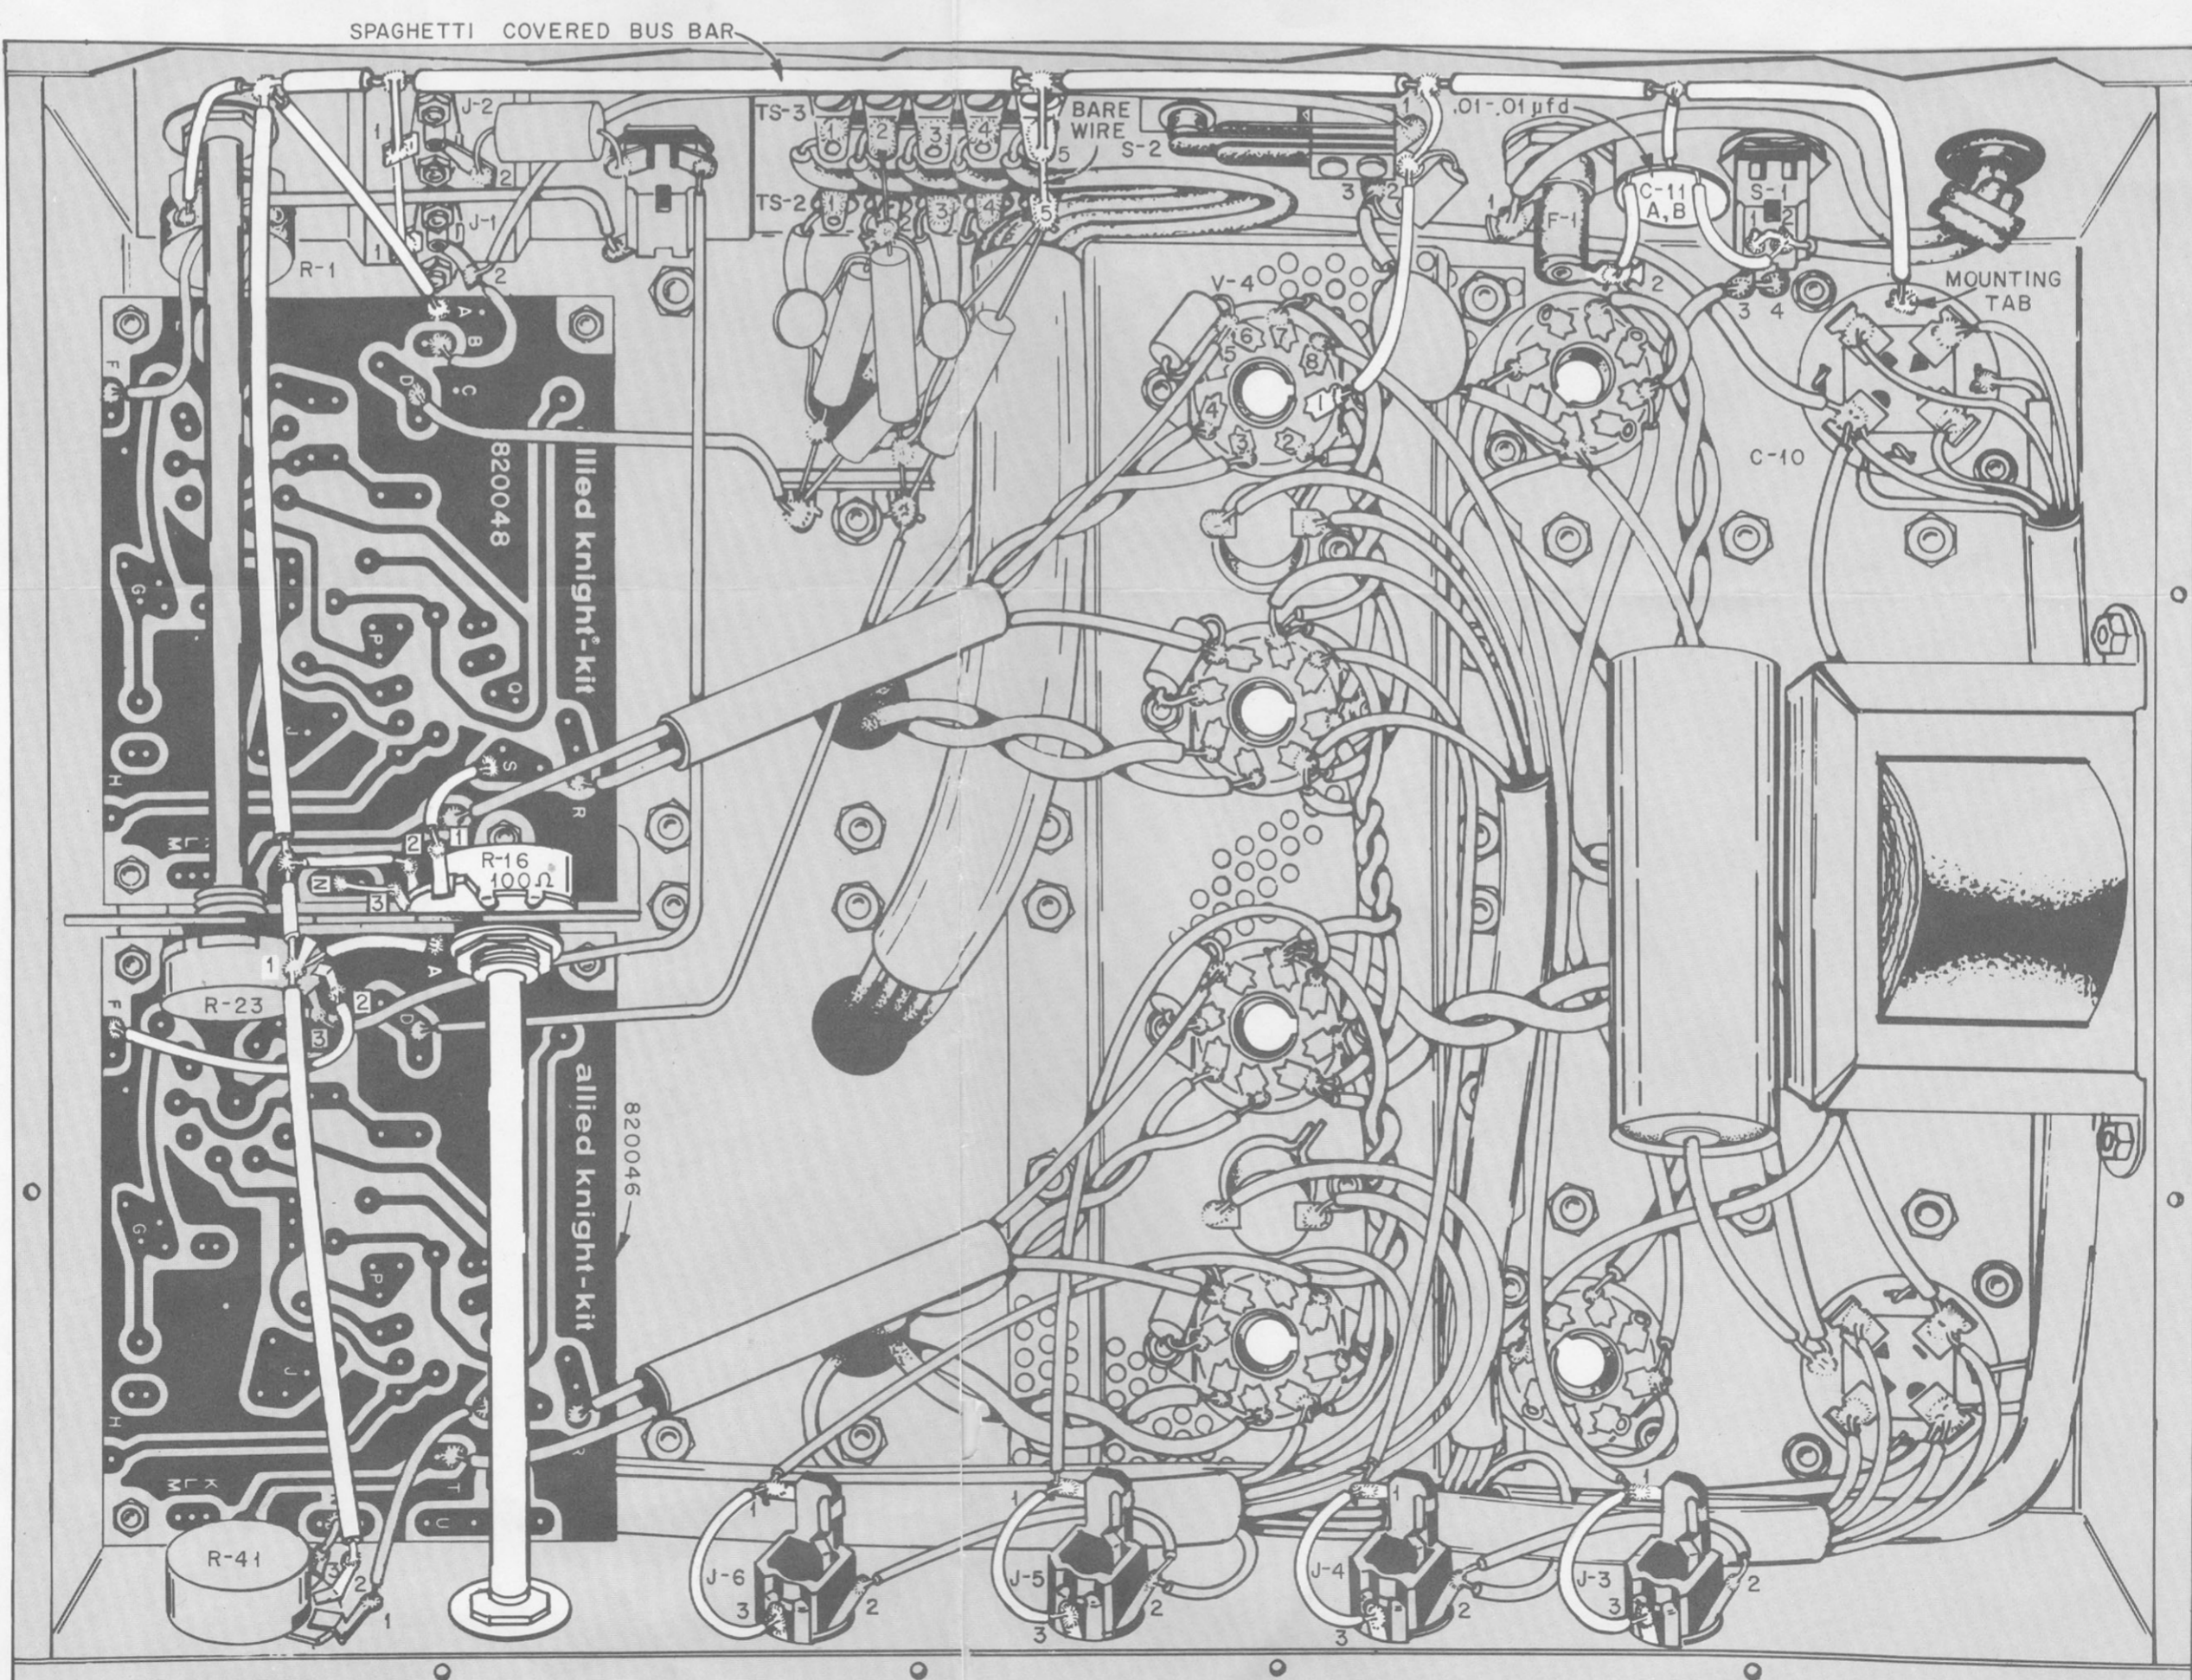

FIGURE 7. FIRST PARTS MOUNTING AND WIRING VIEW

FIGURE 13. SECOND WIRING VIEW

FIGURE 16. THIRD WIRING VIEW

THE KNIGHT-KIT BASIC 60-WATT
DELUXE STEREO AMPLIFIER

ALLIED RADIO
CORPORATION

100 N. WESTERN AVE. CHICAGO 80, ILL.

FIGURE 18. FOURTH WIRING VIEW

FIGURE 21. FIFTH WIRING VIEW

FIGURE 24. SIXTH WIRING VIEW

THE KNIGHT-KIT BASIC 60-WATT
DELUXE STEREO AMPLIFIER

ALLIED RADIO
CORPORATION

100 N. WESTERN AVE. CHICAGO 90, ILL.