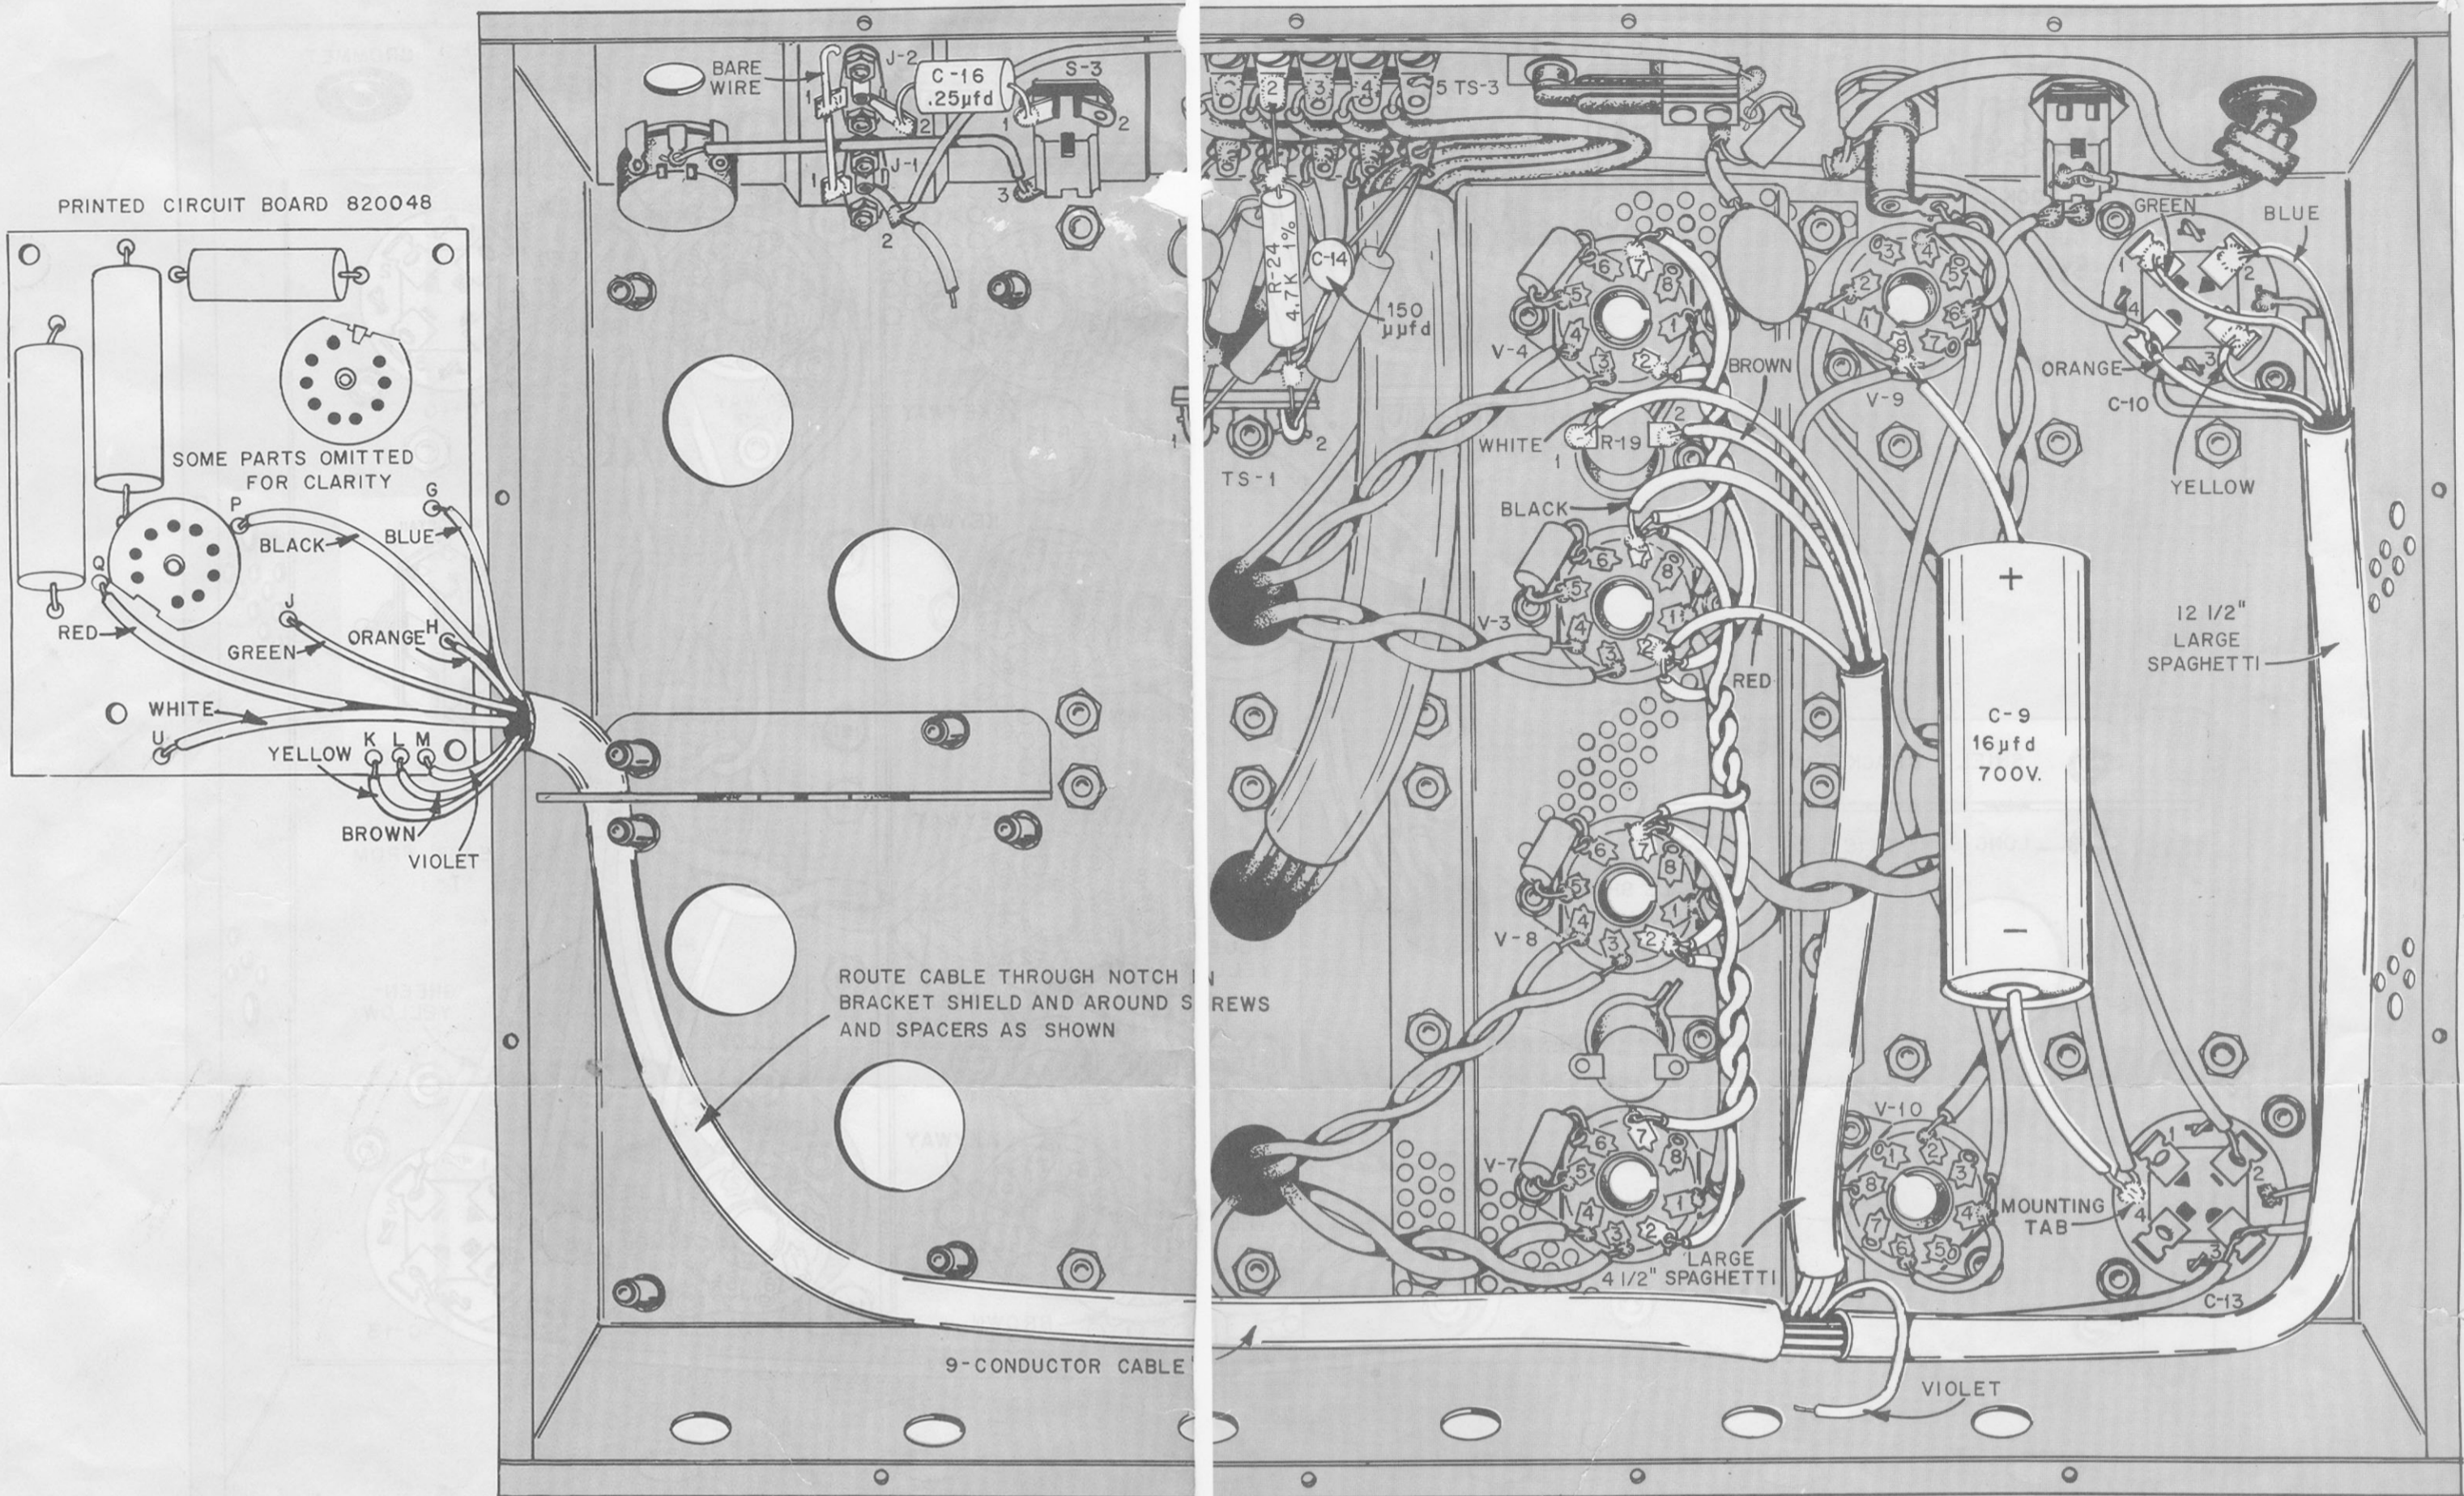

FIGURE 7. FIRST PARTS MOUNTING AND WIRING VIEW

FIGURE 13. SECOND WIRING VIEW

FIGURE 16. THIRD WIRING VIEW

THE KNIGHT-KIT BASIC 60-WATT
DELUXE STEREO AMPLIFIER

ALLIED RADIO
CORPORATION

100 N. WESTERN AVE. CHICAGO 80, ILL.

FIGURE 18. FOURTH WIRING VIEW

FIGURE 21. FIFTH WIRING VIEW

FIGURE 24. SIXTH WIRING VIEW

THE KNIGHT-KIT BASIC 60-WATT
DELUXE STEREO AMPLIFIER

ALLIED RADIO
CORPORATION

100 N. WESTERN AVE. CHICAGO 90, ILL.