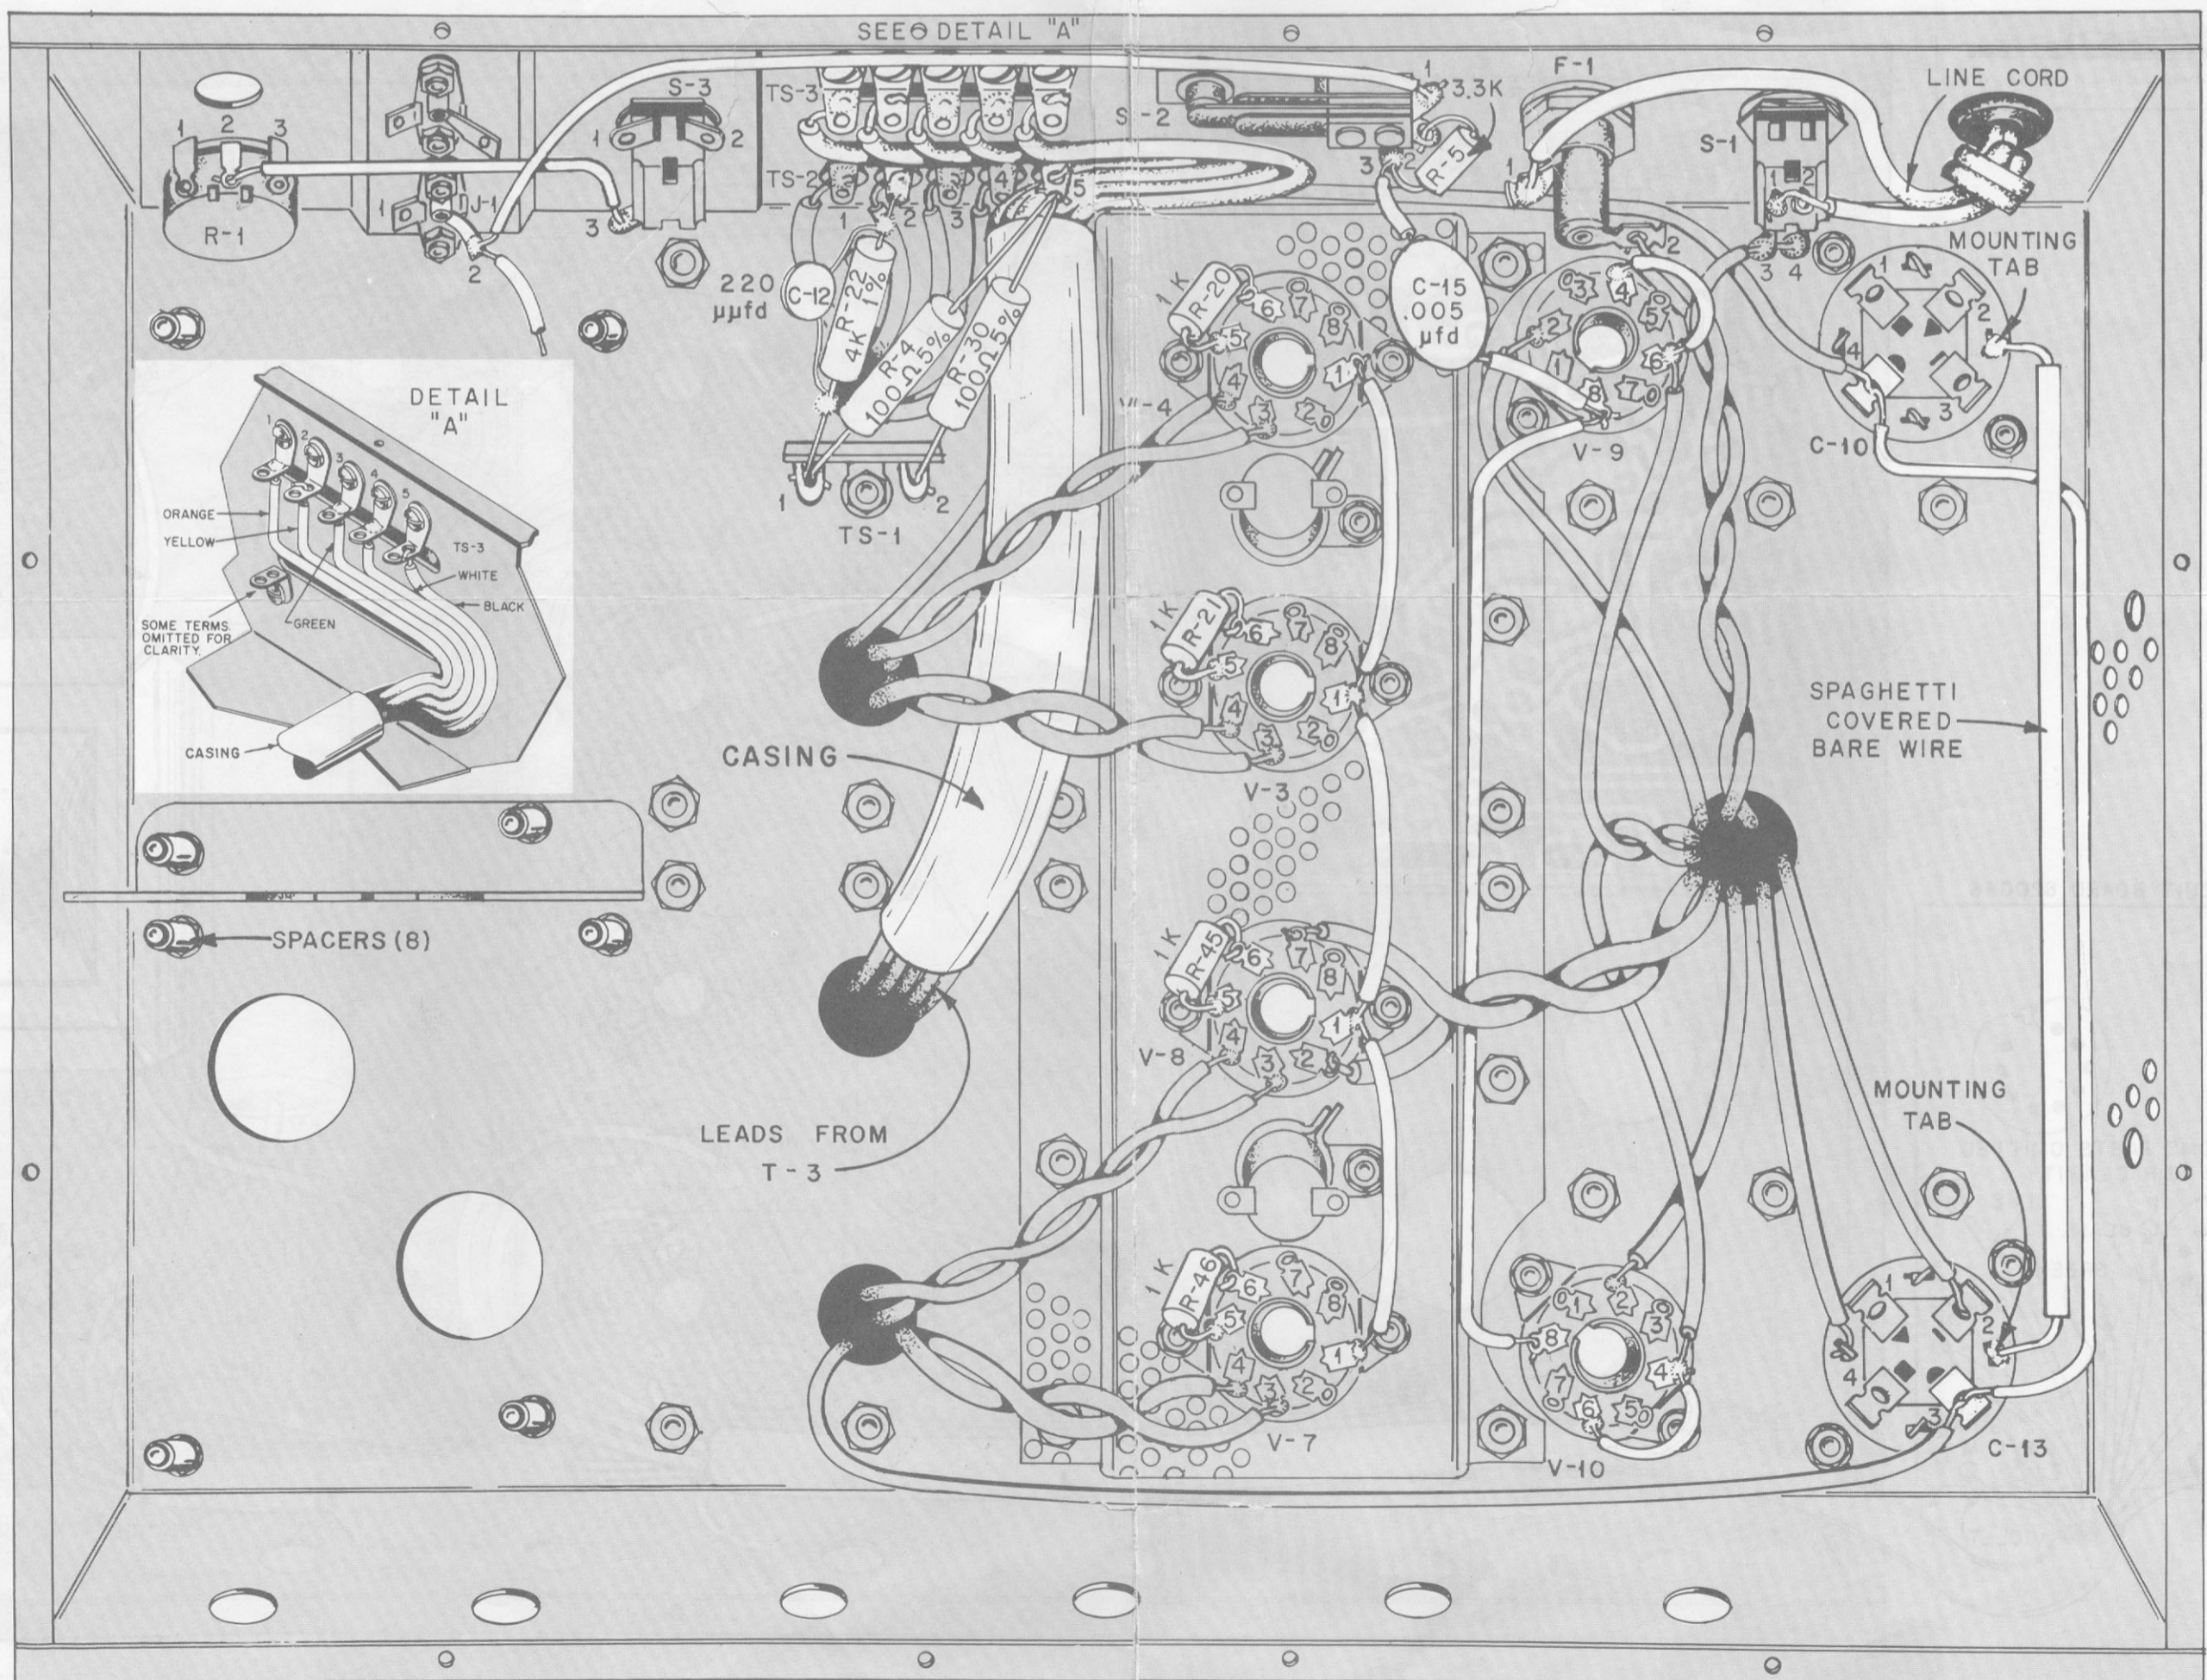

FIGURE 7. FIRST PARTS MOUNTING AND WIRING VIEW

FIGURE 13. SECOND WIRING VIEW

FIGURE 16. THIRD WIRING VIEW

THE KNIGHT-KIT BASIC 60-WATT
DELUXE STEREO AMPLIFIER

ALLIED RADIO
CORPORATION

100 N. WESTERN AVE. CHICAGO 80, ILL.

FIGURE 18. FOURTH WIRING VIEW

FIGURE 21. FIFTH WIRING VIEW

FIGURE 24. SIXTH WIRING VIEW

THE KNIGHT-KIT BASIC 60-WATT
DELUXE STEREO AMPLIFIER

ALLIED RADIO
CORPORATION

100 N. WESTERN AVE. CHICAGO 90, ILL.