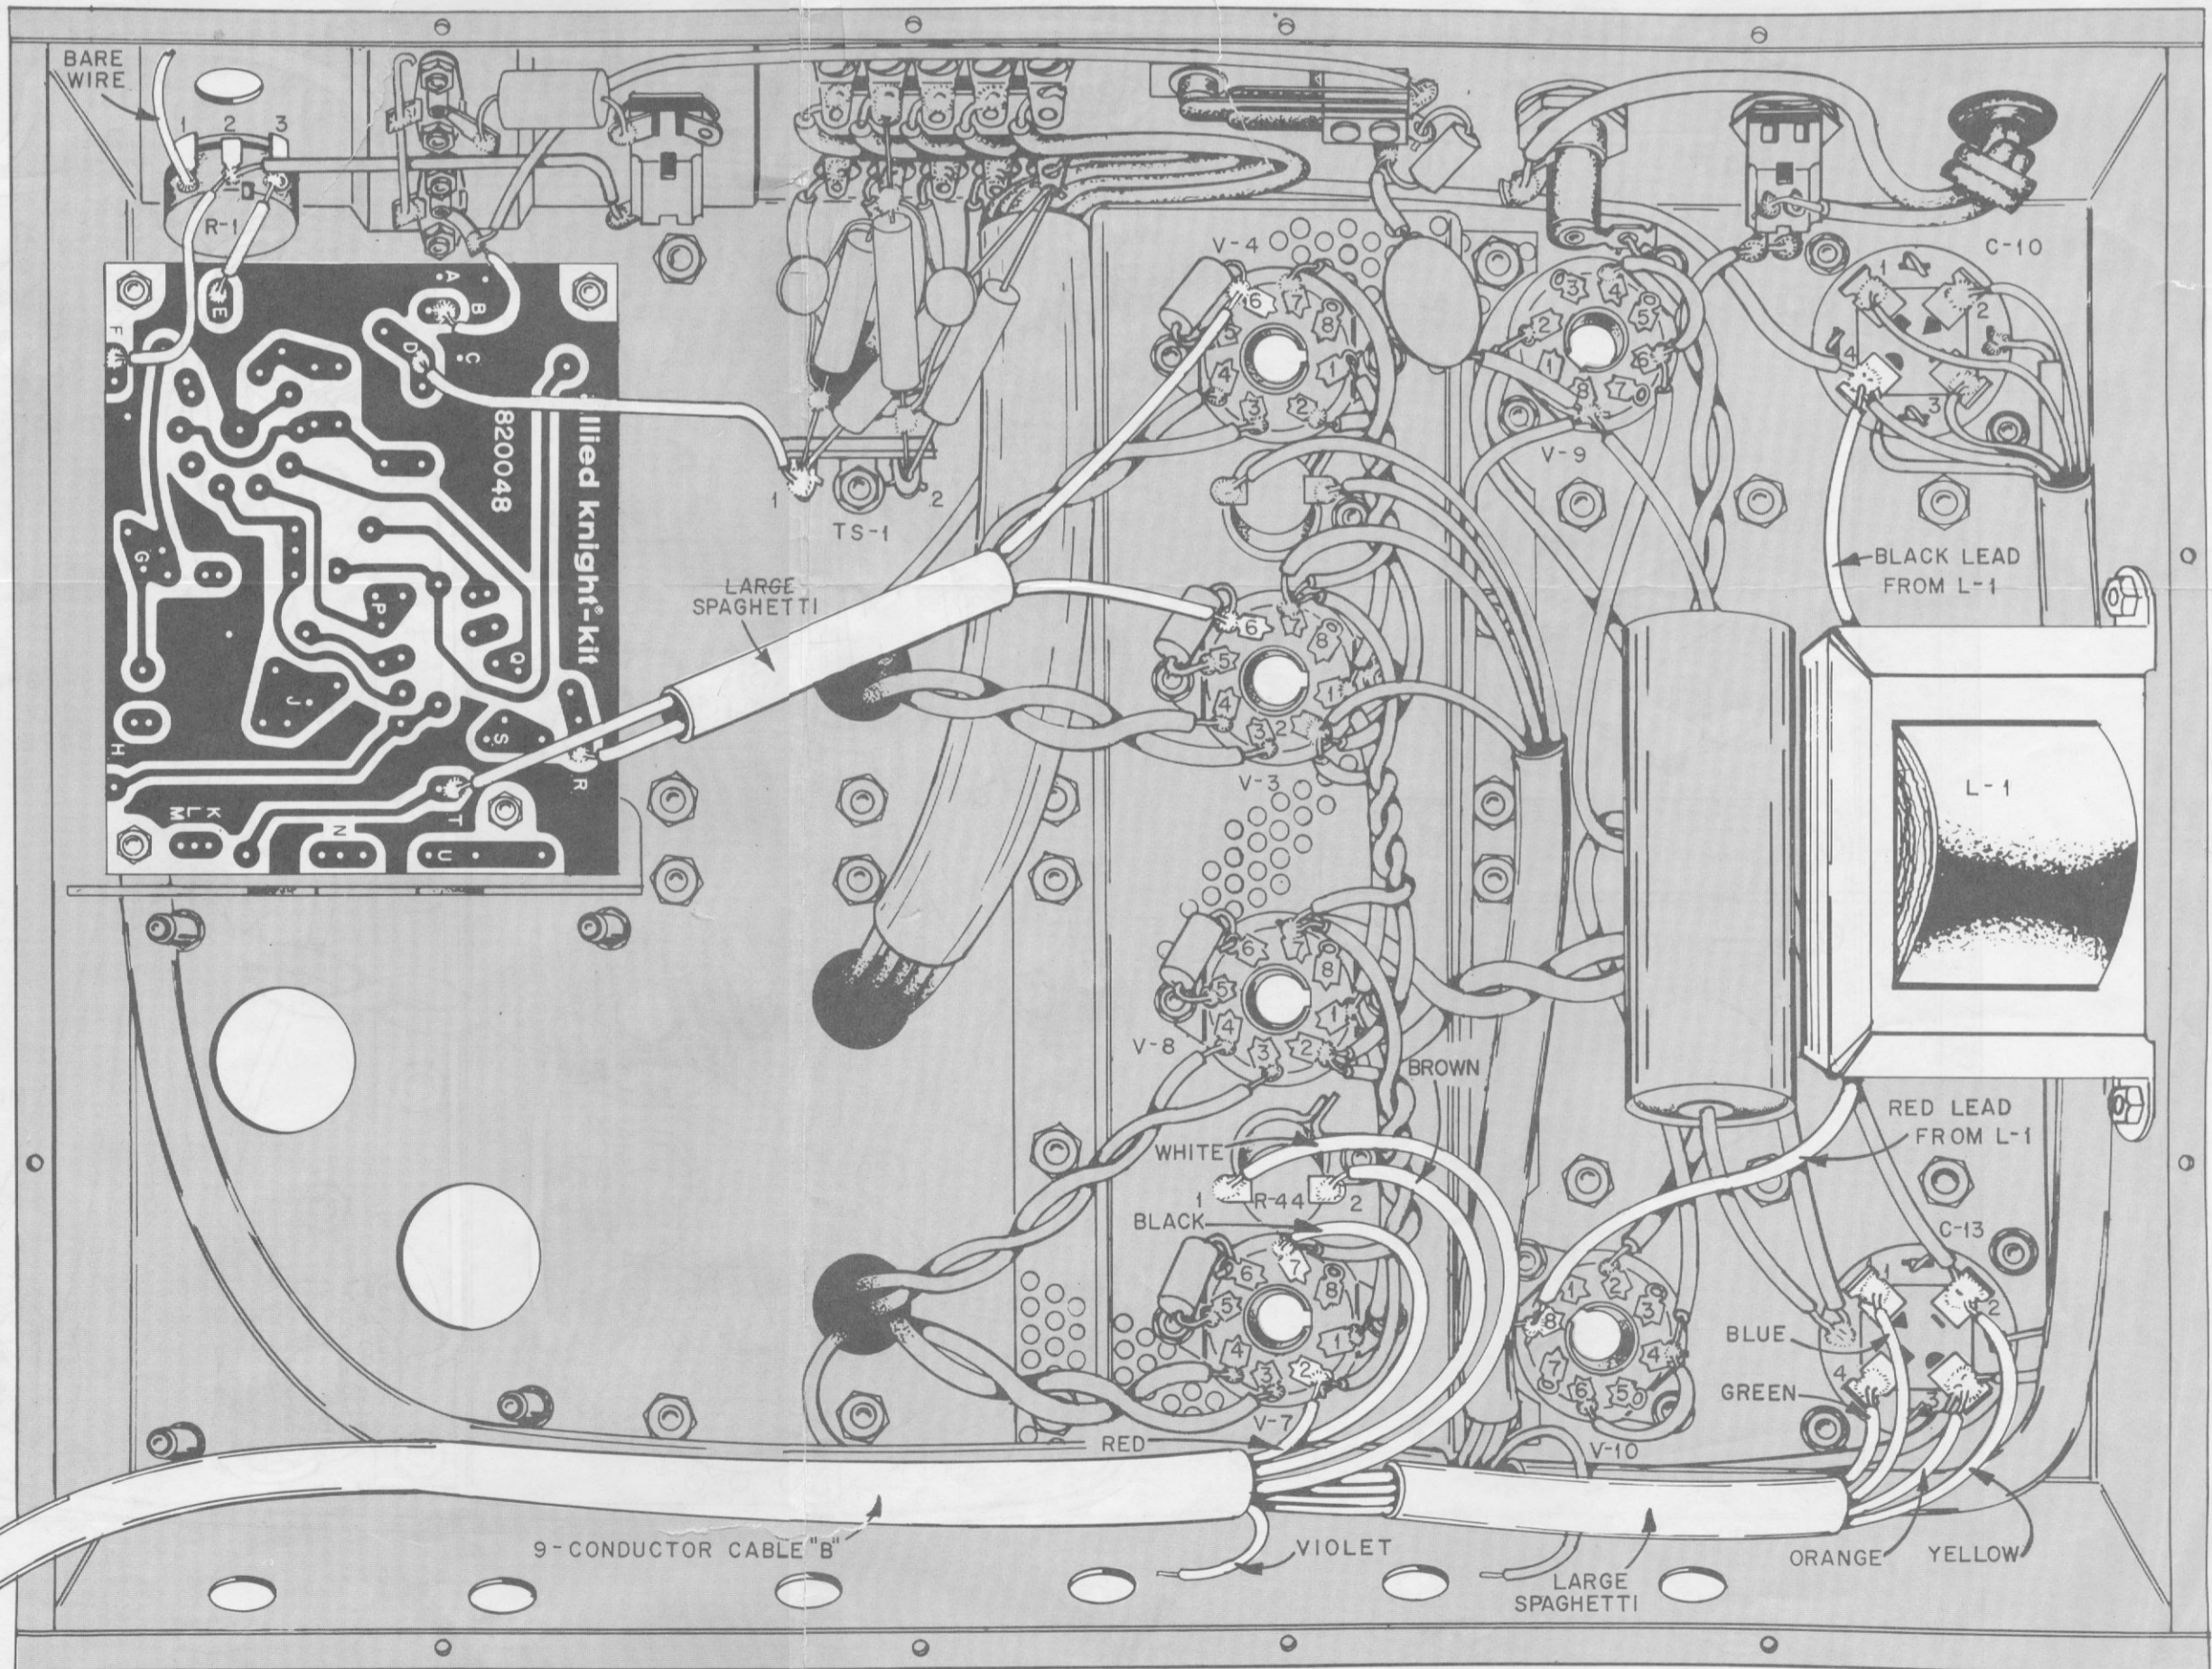

FIGURE 7. FIRST PARTS MOUNTING AND WIRING VIEW

FIGURE 13. SECOND WIRING VIEW

FIGURE 16. THIRD WIRING VIEW

THE KNIGHT-KIT BASIC 60-WATT
DELUXE STEREO AMPLIFIER

ALLIED RADIO
CORPORATION

100 N. WESTERN AVE. CHICAGO 80, ILL.

FIGURE 18. FOURTH WIRING VIEW

FIGURE 21. FIFTH WIRING VIEW

FIGURE 24. SIXTH WIRING VIEW

THE KNIGHT-KIT BASIC 60-WATT
DELUXE STEREO AMPLIFIER

ALLIED RADIO
CORPORATION

100 N. WESTERN AVE. CHICAGO 90, ILL.