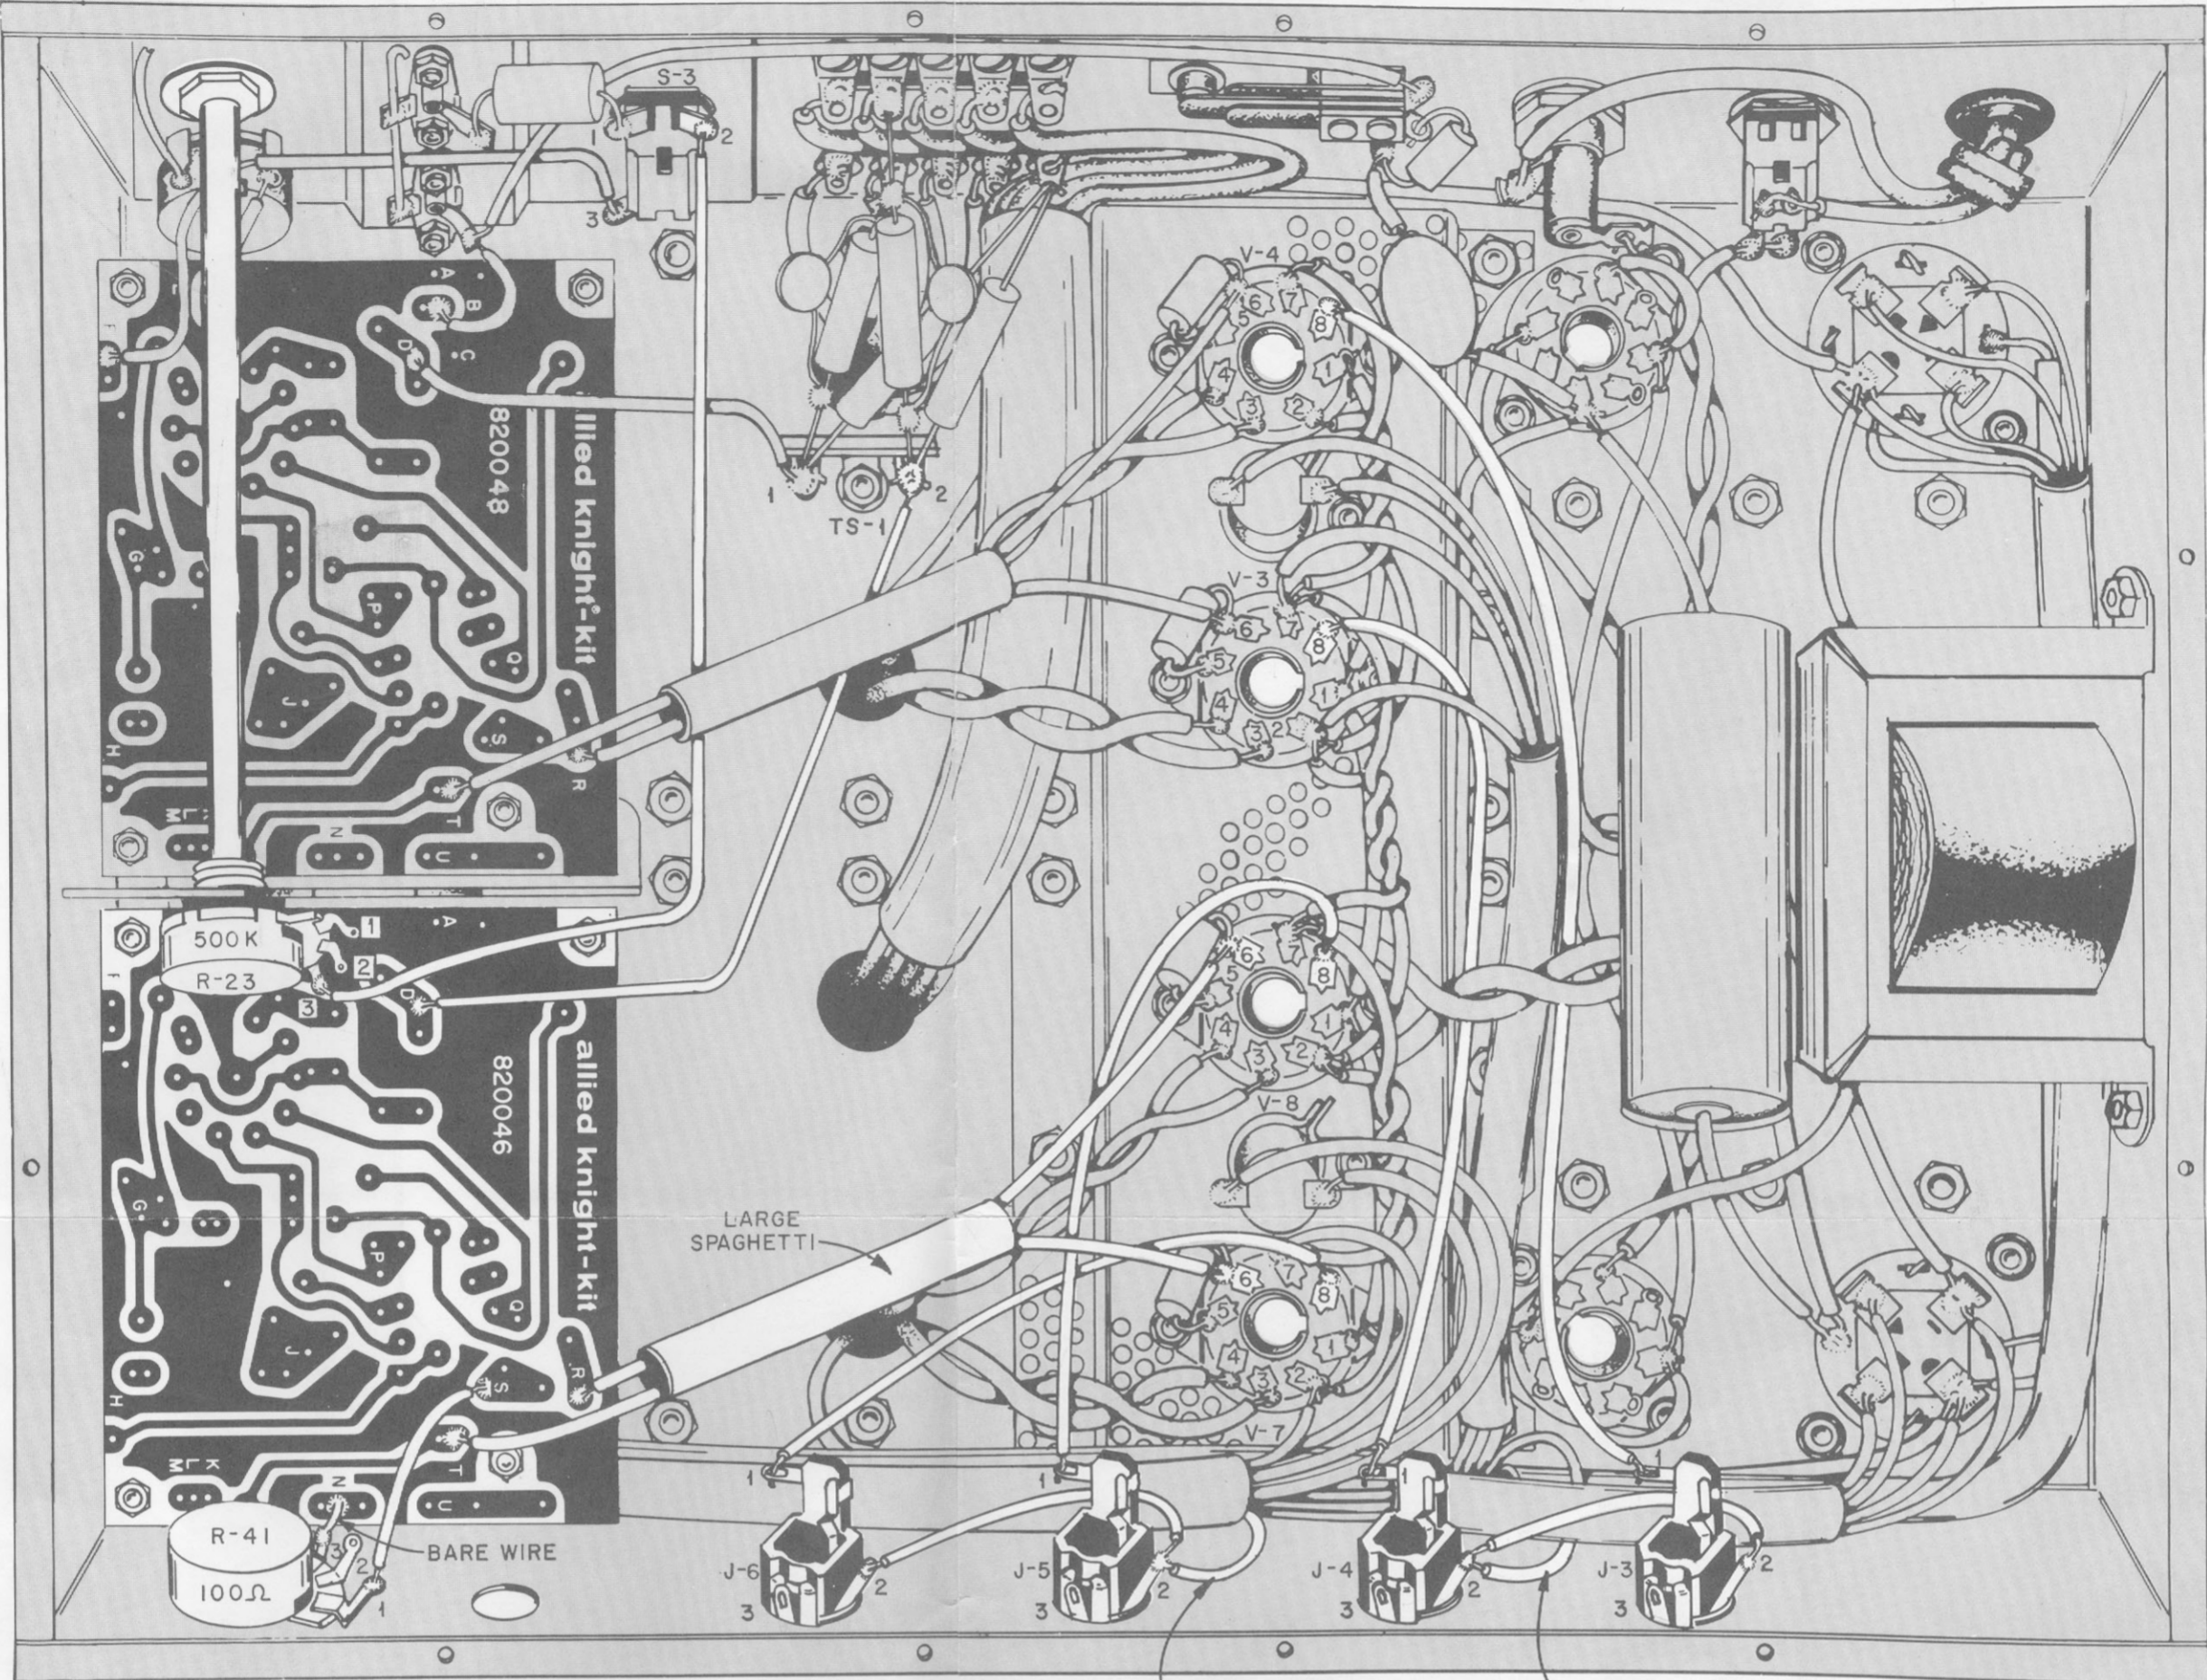

FIGURE 7. FIRST PARTS MOUNTING AND WIRING VIEW

FIGURE 13. SECOND WIRING VIEW

FIGURE 16. THIRD WIRING VIEW

THE KNIGHT-KIT BASIC 60-WATT
DELUXE STEREO AMPLIFIER

ALLIED RADIO
CORPORATION

100 N. WESTERN AVE. CHICAGO 80, ILL.

FIGURE 18. FOURTH WIRING VIEW

FIGURE 21. FIFTH WIRING VIEW

FIGURE 24. SIXTH WIRING VIEW

THE KNIGHT-KIT BASIC 60-WATT
DELUXE STEREO AMPLIFIER

ALLIED RADIO
CORPORATION

100 N. WESTERN AVE. CHICAGO 90, ILL.